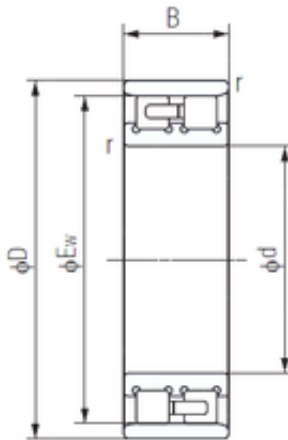

Off-the-shelf SKF shaft Co., Ltd

85 mm x 130 mm x 34 mm NACHI NN3017 Special EP (Extra Pure) steel Precision Bearings

Bearing No. NN3017

Size	85x118x34 mm
Bore Diameter	85 mm
Outer Diameter	118 mm
Width	34 mm
d	85 mm
D	130 mm
Ew	118 mm
B	34 mm
C	34 mm
r min.	1,1 mm
Weight	1,61 Kg
Basic dynamic load rating (C)	125 kN
Basic static load rating (C0)	201 kN
(Grease) Lubrication Speed	7100 r/min

NN3017 Bearing 2D drawings and 3D CAD models