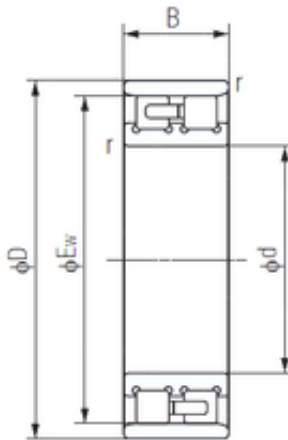

### 70 mm x 110 mm x 30 mm NACHI NN3014 Standard angular contact ball bearing

Bearing No. NN3014

Size	70x100x30 mm
Bore Diameter	70 mm
Outer Diameter	100 mm
Width	30 mm
d	70 mm
D	110 mm
Ew	100 mm
B	30 mm
C	30 mm
r min.	1,1 mm
Weight	1,04 Kg
Basic dynamic load rating (C)	97,5 kN
Basic static load rating (C0)	148 kN
(Grease) Lubrication Speed	8500 r/min

NN3014 Bearing 2D drawings and 3D CAD models