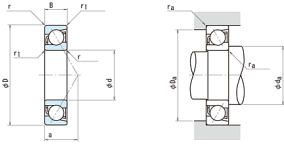

Off-the-shelf SKF shaft Co., Ltd

NSK 7911C Standard angular contact ball bearing

Bearing No. 7911C

7911C Bearing 2D drawings and 3D CAD models

LangID	1
ALP23	0
ALP22	0
D_	80
ALP21	15
SREX	0.04
mass	0.182
GRS rpm	12000
SRIX	0.04
D_a	74
SRIN	0
fo	16.3
SREN	0
DE_	74.655
Prod_Type3	ACBB_SR_C
da	61
m0	0.276
C_conv	19100
ALPHA_	15
SDM_	67.5
SBRG	19
r1	0.6
SRI	3.71
hidYobi	7911C
C	19.1