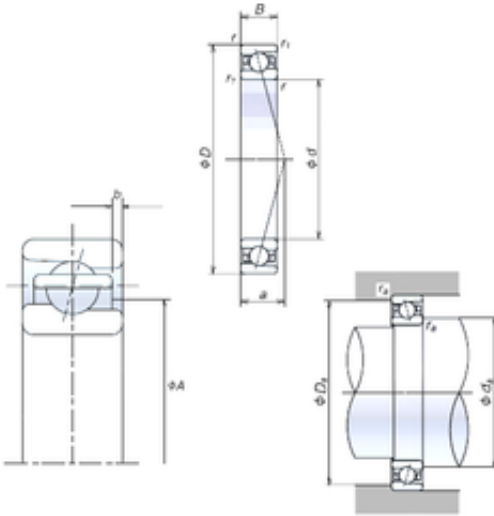

### 65 mm x 90 mm x 13 mm NSK 65BER19H Standard angular contact ball bearing

Bearing No. 65BER19H

65BER19H Bearing 2D drawings and 3D CAD models

Size	65x90x13 mm
Bore Diameter	65 mm
Outer Diameter	90 mm
Width	13 mm
d	65 mm
D	90 mm
B	13 mm
C	13 mm
Angle ( ° )	25 °
a	24,6 mm
b	0,5 mm
r min.	1 mm
r1 min.	0,6 mm
A	73,5 mm
da min.	71 mm
Da max.	84 mm
ra max.	1 mm
Weight	0,181 Kg
Basic dynamic load rating (C)	14,5 kN
Basic static load rating (C0)	12,6 kN
(Grease) Lubrication Speed	20700 r/min