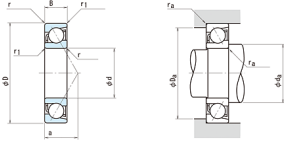

## NSK 7922C Super high-speed angular contact ball bearings

Bearing No. 7922C

7922C Bearing 2D drawings and 3D CAD models

LangID	1
ALP23	0
ALP22	0
D_	150
ALP21	15
SREX	0.05
mass	0.867
GRS rpm	6300
SRIX	0.05
D_a	143
SRIN	0
fo	16.7
SREN	0
DE_	141.924
Prod_Type3	ACBB_SR_C
da	117
m0	0.474
C_conv	52000
ALPHA_	15
SDM_	130
SBRG	19
r1	0.6
SRI	6.19
hidYobi	7922C
C	52