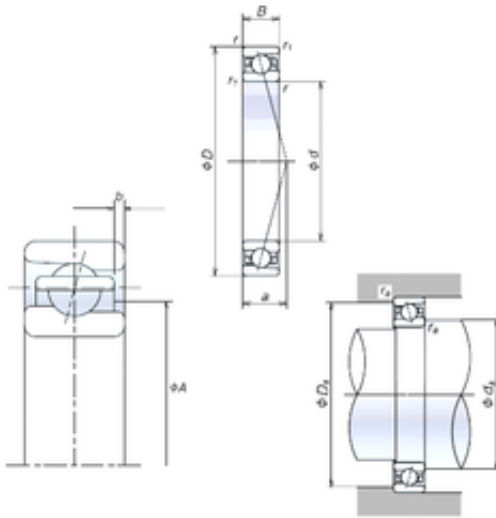

Off-the-shelf SKF shaft Co., Ltd

100 mm x 140 mm x 20 mm NSK 100BER19X Super Precision Sealed Angular Contact Ball Bearings

Bearing No. 100BER19X

Size	100x140x20 mm
Bore Diameter	100 mm
Outer Diameter	140 mm
Width	20 mm
d	100 mm
D	140 mm
B	20 mm
C	20 mm
Angle (°)	25 °
a	38 mm
b	0,7 mm
r min.	1,1 mm
r1 min.	0,6 mm
A	113,5 mm
da min.	107 mm
Da max.	133 mm
ra max.	1 mm
Weight	0,673 Kg
Basic dynamic load rating (C)	36 kN
Basic static load rating (C0)	33,5 kN
(Grease) Lubrication Speed	15900 r/min

100BER19X Bearing 2D drawings and 3D CAD models