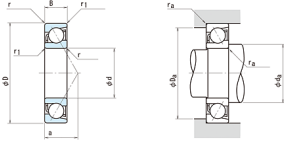

## NSK 7924C TAC series for ball screw support

Bearing No. 7924C

7924C Bearing 2D drawings and 3D CAD models

LangID	1
ALP23	0
ALP22	0
D_	165
ALP21	15
SREX	0.065
mass	1.15
GRS rpm	5600
SRIX	0.065
D_a	158
SRIN	0
fo	16.5
SREN	0
DE_	156.81
Prod_Type3	ACBB_SR_C
da	127
m0	0.572
C_conv	72000
ALPHA_	15
SDM_	142.5
SBRG	19
r1	0.6
SRI	7.43
hidYobi	7924C
C	72
B_	22